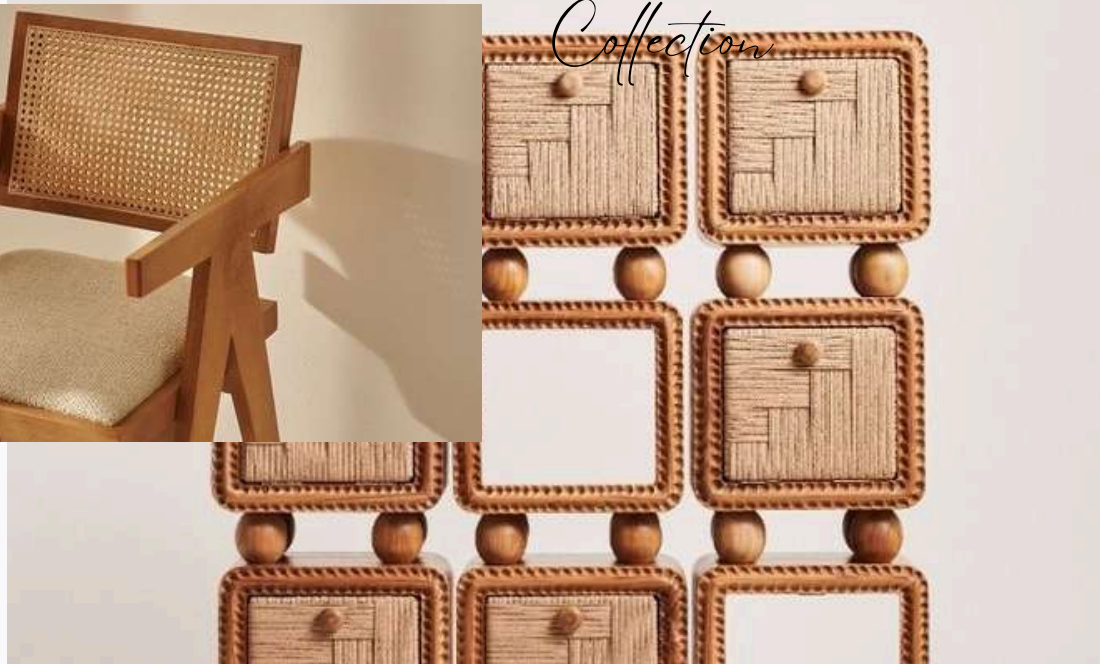

Collection