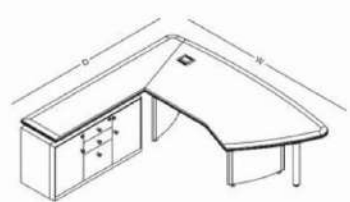

Director Suite - ZLDST 225210L/RX