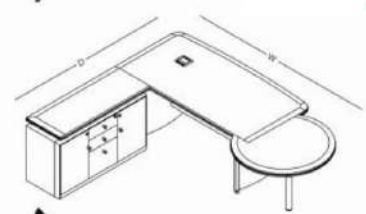

Director Suite - ZLDST 253210L/RX