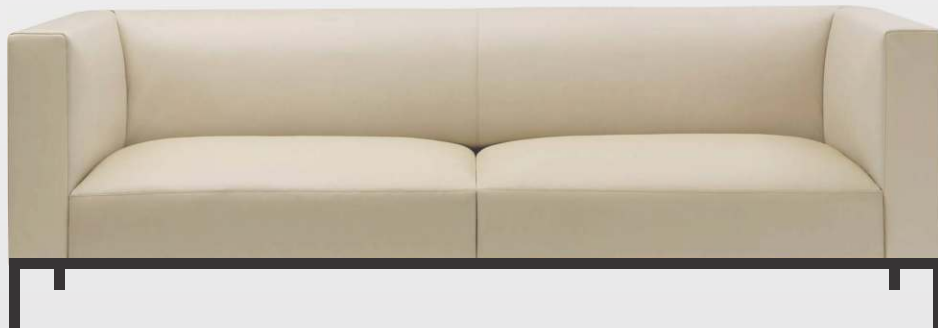

CURVE

FABRIC : 400/- Mtr

	SINGLE SEATER	TWO SEATER	THREE SEATER
FABRIC (MTR.)	NA	7.00	9.00
SIZE (FT.)	NA	5.50	7.00
PRICE (₹)	NA	66000/-	81400/-

DREAM

FABRIC : 300/- Mtr

	SINGLE SEATER	TWO SEATER	THREE SEATER
FABRIC (MTR.)	4.00	6.00	7.00
SIZE (FT.)	2.75	4.50	6.25
PRICE (₹)	29700/-	42900/-	56100/-

MERIDIAN

FABRIC : 400/- Mtr

	SINGLE SEATER	TWO SEATER	THREE SEATER
FABRIC (MTR.)	4.00	6.00	8.00
SIZE (FT.)	3.00	5.00	6.50
PRICE (₹)	52800/-	74800/-	96800/-

CALIFORNIA

FABRIC : 300/- Mtr

	SINGLE SEATER	TWO SEATER	THREE SEATER
FABRIC (MTR.)	4.00	6.00	7.50
SIZE (FT.)	2.75	4.50	6.25
PRICE (₹)	26400/-	39600/-	52800/-