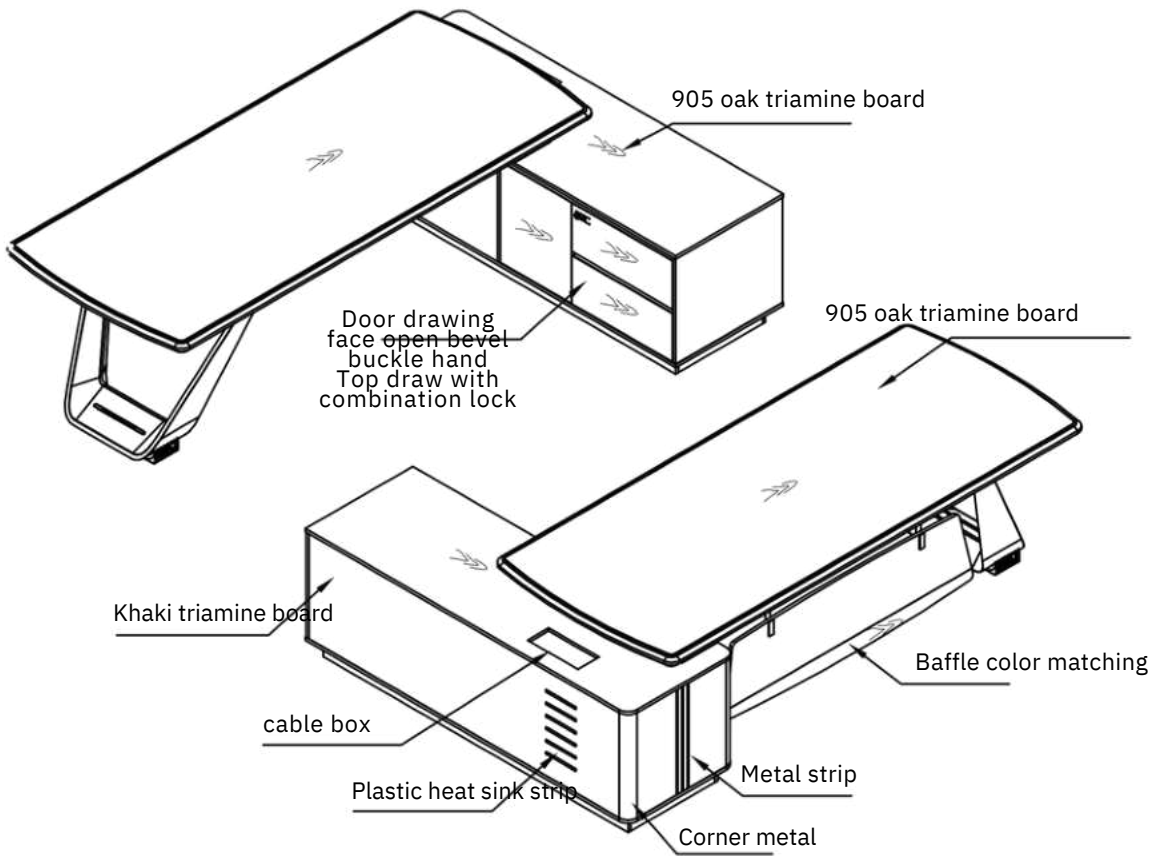

MODEL - PS917

| |
|---------------------------|
| DIMENSION |
| 2000Wx1600Dx750Hmm |

MODEL - PS917

| |
|---------------------------|
| DIMENSION |
| 2400Wx1800Dx750Hmm |

MODEL - PS917

| |
|---------------------------|
| DIMENSION |
| 2600Wx1800Dx750Hmm |

Product specification :2000*1800*760
 Requirement description:
 1. The board is made of 905 oak + khaki triamine board, and the color is matched according to the picture.

A large drawing of the beveled edge of the table

MODEL - PS917(CONFERENCE)

DIMENSION

3200Wx1200Dx750Hmm

2800Wx1200Dx750Hmm

MODEL - PS917(BACK UNIT)

DIMENSION

2400Wx400Dx2000Hmm

FLEXI SEATING SYSTEMS

DIMENSION

2400Wx1800Dx750Hmm

2000Wx1600Dx750Hmm

MODEL - PS822
 DIMENSION
1800Wx1600Dx750Hmm

MODEL - PS822
 DIMENSION
2000Wx1600Dx750Hmm

Product specification :2000*1800*750
Requirement description:
1. The board is made of 905 oak + khaki triamine board, and the color is matched according to the picture.