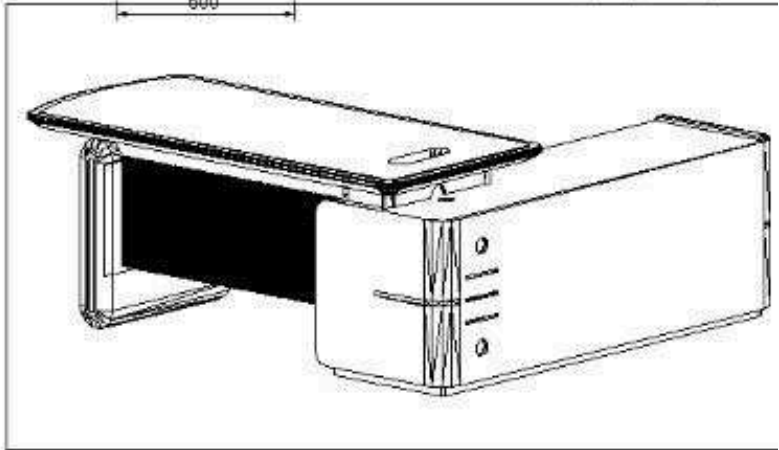

Product specification :2000*1800*760
 Requirement description:
 1. The board is made of 905 oak + khaki triamine board, and the color is matched according to the picture.

A large drawing of the beveled edge of the table

MODEL - PS917(CONFERENCE)

DIMENSION

3200Wx1200Dx750Hmm

2800Wx1200Dx750Hmm

MODEL - PS917(BACK UNIT)

DIMENSION

2400Wx400Dx2000Hmm

FLEXI SEATING SYSTEMS

FLEXI SEATING SYSTEMS

MODEL - PS818

DIMENSION

2400Wx1800Dx750Hmm

2200Wx1800Dx750Hmm

FLEXI SEATING SYSTEMS

Partner

MODEL - PS916

DIMENSION

2400Wx1800Dx750Hmm

2000Wx1600Dx750Hmm

MODEL - PS822
 DIMENSION
1800Wx1600Dx750Hmm

MODEL - PS822
 DIMENSION
2000Wx1600Dx750Hmm

Product specification :2000*1800*750
Requirement description:
1. The board is made of 905 oak + khaki triamine board, and the color is matched according to the picture.