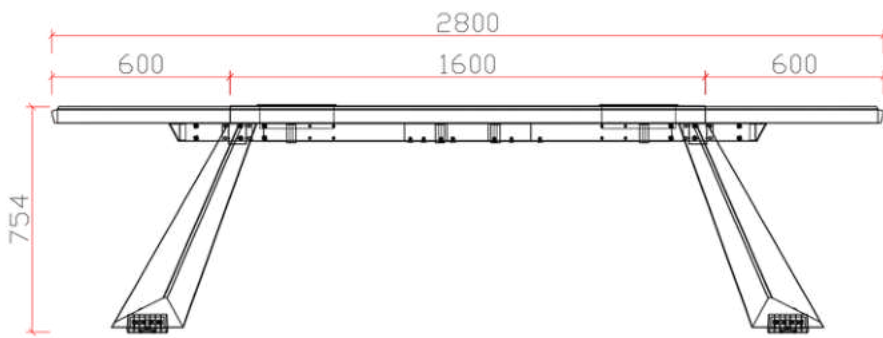

MODEL - PS917

| |
|---------------------------|
| DIMENSION |
| 2000Wx1600Dx750Hmm |

MODEL - PS917

| |
|---------------------------|
| DIMENSION |
| 2400Wx1800Dx750Hmm |

MODEL - PS917

| |
|---------------------------|
| DIMENSION |
| 2600Wx1800Dx750Hmm |

Product specification :2000*1800*760
 Requirement description:
 1. The board is made of 905 oak + khaki triamine board, and the color is matched according to the picture.

A large drawing of the beveled edge of the table

MODEL - PS917(CONFERENCE)

DIMENSION

3200Wx1200Dx750Hmm

2800Wx1200Dx750Hmm

MODEL - PS917(BACK UNIT)

DIMENSION

2400Wx400Dx2000Hmm

FLEXI SEATING SYSTEMS

DIMENSION

2400Wx1800Dx750Hmm

2000Wx1600Dx750Hmm

MODEL - PS822
 DIMENSION
1800Wx1600Dx750Hmm

MODEL - PS822
 DIMENSION
2000Wx1600Dx750Hmm

Product specification :2000*1800*750
Requirement description:
1. The board is made of 905 oak + khaki triamine board, and the color is matched according to the picture.