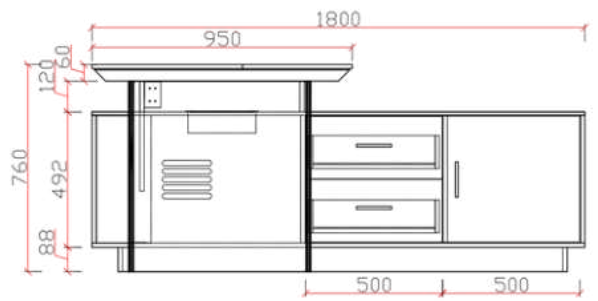

Product specification :2000*1800*760
 Requirement description:
 1. The board is made of 905 oak + khaki triamine board, and the color is matched according to the picture.

A large drawing of the beveled edge of the table

MODEL - PS917(CONFERENCE)

DIMENSION

3200Wx1200Dx750Hmm

2800Wx1200Dx750Hmm

MODEL - PS917(BACK UNIT)

DIMENSION

2400Wx400Dx2000Hmm

FLEXI SEATING SYSTEMS

FLEXI SEATING SYSTEMS

MODEL - PS818

DIMENSION

2400Wx1800Dx750Hmm

2200Wx1800Dx750Hmm

FLEXI SEATING SYSTEMS

Partner

MODEL - PS916

DIMENSION

2400Wx1800Dx750Hmm

2000Wx1600Dx750Hmm

MODEL - PS822
 DIMENSION
1800Wx1600Dx750Hmm

MODEL - PS822
 DIMENSION
2000Wx1600Dx750Hmm

Product specification :2000*1800*750
Requirement description:
1. The board is made of 905 oak + khaki triamine board, and the color is matched according to the picture.