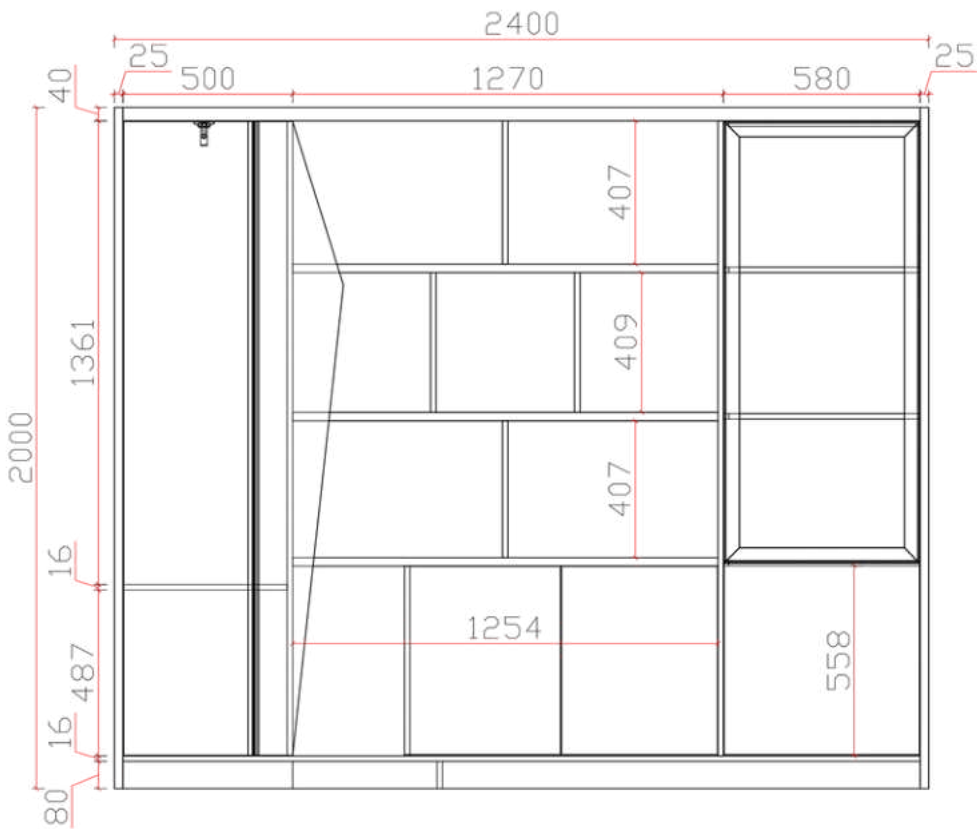

Product specification :2000*1800*760
 Requirement description:
 1. The board is made of 905 oak + khaki triamine board, and the color is matched according to the picture.

A large drawing of the beveled edge of the table

MODEL - PS917(CONFERENCE)

DIMENSION

3200Wx1200Dx750Hmm

2800Wx1200Dx750Hmm

MODEL - PS917(BACK UNIT)

DIMENSION

2400Wx400Dx2000Hmm

FLEXI SEATING SYSTEMS

FLEXI SEATING SYSTEMS

MODEL - PS818

DIMENSION

2400Wx1800Dx750Hmm

2200Wx1800Dx750Hmm

FLEXI SEATING SYSTEMS

Partner

MODEL - PS916

DIMENSION

2400Wx1800Dx750Hmm

2000Wx1600Dx750Hmm

MODEL - PS822
 DIMENSION
1800Wx1600Dx750Hmm

MODEL - PS822
 DIMENSION
2000Wx1600Dx750Hmm

Product specification :2000*1800*750
Requirement description:
1. The board is made of 905 oak + khaki triamine board, and the color is matched according to the picture.