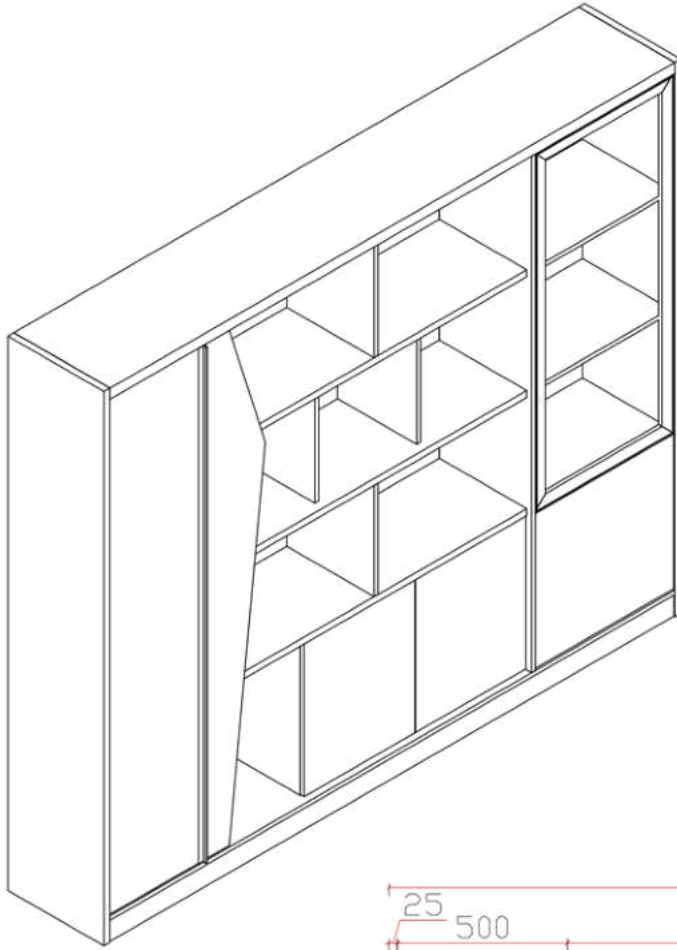

Product specification :2000*1800*760
 Requirement description:
 1. The board is made of 905 oak + khaki triamine board, and the color is matched according to the picture.

A large drawing of the beveled edge of the table

MODEL - PS917(CONFERENCE)

DIMENSION

3200Wx1200Dx750Hmm

2800Wx1200Dx750Hmm

MODEL - PS917(BACK UNIT)

DIMENSION

2400Wx400Dx2000Hmm

FLEXI SEATING SYSTEMS

FLEXI SEATING SYSTEMS

MODEL - PS818

DIMENSION

2400Wx1800Dx750Hmm

2200Wx1800Dx750Hmm

FLEXI SEATING SYSTEMS

Partner

MODEL - PS916

DIMENSION

2400Wx1800Dx750Hmm

2000Wx1600Dx750Hmm

MODEL - PS822
 DIMENSION
1800Wx1600Dx750Hmm

MODEL - PS822
 DIMENSION
2000Wx1600Dx750Hmm

Product specification :2000*1800*750
Requirement description:
1. The board is made of 905 oak + khaki triamine board, and the color is matched according to the picture.