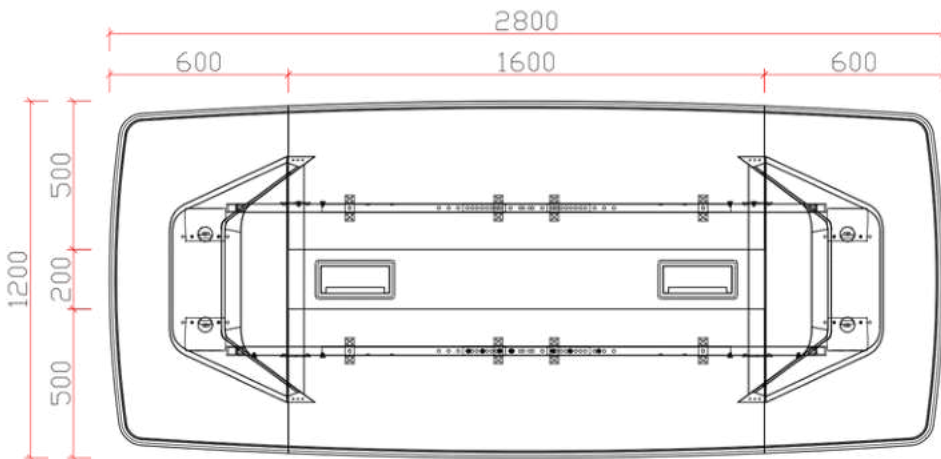

MODEL - PS917

| |
|---------------------------|
| DIMENSION |
| 2000Wx1600Dx750Hmm |

MODEL - PS917

| |
|---------------------------|
| DIMENSION |
| 2400Wx1800Dx750Hmm |

MODEL - PS917

| |
|---------------------------|
| DIMENSION |
| 2600Wx1800Dx750Hmm |

Product specification :2000*1800*760
 Requirement description:
 1. The board is made of 905 oak + khaki triamine board, and the color is matched according to the picture.

A large drawing of the beveled edge of the table

MODEL - PS917(CONFERENCE)

DIMENSION

3200Wx1200Dx750Hmm

2800Wx1200Dx750Hmm

MODEL - PS917(BACK UNIT)

DIMENSION

2400Wx400Dx2000Hmm

FLEXI SEATING SYSTEMS

DIMENSION

2400Wx1800Dx750Hmm

2000Wx1600Dx750Hmm

MODEL - PS822
 DIMENSION
1800Wx1600Dx750Hmm

MODEL - PS822
 DIMENSION
2000Wx1600Dx750Hmm

Product specification :2000*1800*750
Requirement description:
1. The board is made of 905 oak + khaki triamine board, and the color is matched according to the picture.