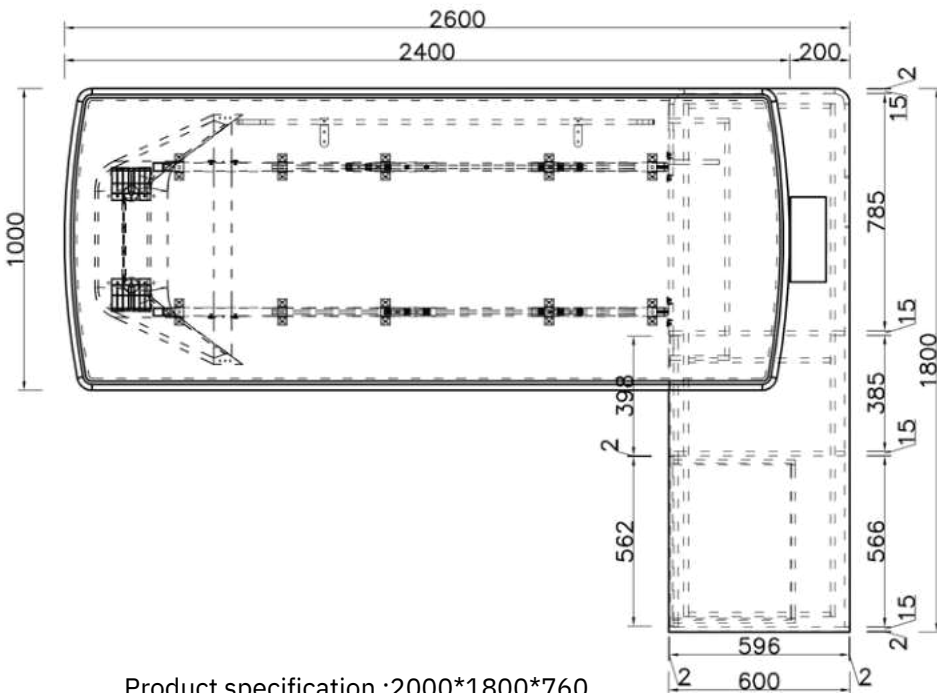

MODEL - PS917

| |
|---------------------------|
| DIMENSION |
| 2000Wx1600Dx750Hmm |

MODEL - PS917

| |
|---------------------------|
| DIMENSION |
| 2400Wx1800Dx750Hmm |

MODEL - PS917

| |
|---------------------------|
| DIMENSION |
| 2600Wx1800Dx750Hmm |

Product specification :2000*1800*760
 Requirement description:
 1. The board is made of 905 oak + khaki triamine board, and the color is matched according to the picture.

A large drawing of the beveled edge of the table

MODEL - PS917(CONFERENCE)

DIMENSION

3200Wx1200Dx750Hmm

2800Wx1200Dx750Hmm

MODEL - PS917(BACK UNIT)

DIMENSION

2400Wx400Dx2000Hmm

FLEXI SEATING SYSTEMS

DIMENSION

2400Wx1800Dx750Hmm

2000Wx1600Dx750Hmm

MODEL - PS822
 DIMENSION
1800Wx1600Dx750Hmm

MODEL - PS822
 DIMENSION
2000Wx1600Dx750Hmm

Product specification :2000*1800*750
Requirement description:
1. The board is made of 905 oak + khaki triamine board, and the color is matched according to the picture.