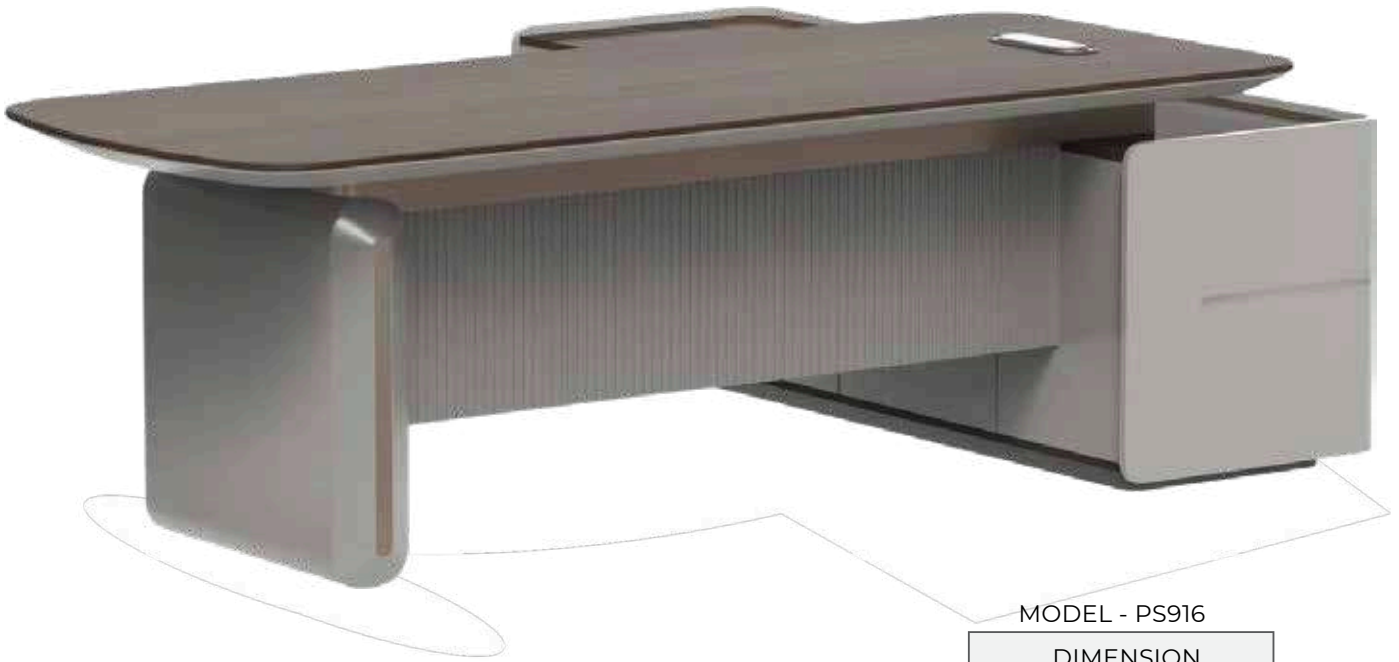

Product specification :2000*1800*760
 Requirement description:
 1. The board is made of 905 oak + khaki triamine board, and the color is matched according to the picture.

A large drawing of the beveled edge of the table

MODEL - PS917(CONFERENCE)

DIMENSION

3200Wx1200Dx750Hmm

2800Wx1200Dx750Hmm

MODEL - PS917(BACK UNIT)

DIMENSION

2400Wx400Dx2000Hmm

FLEXI SEATING SYSTEMS

FLEXI SEATING SYSTEMS

MODEL - PS818

DIMENSION

2400Wx1800Dx750Hmm

2200Wx1800Dx750Hmm

FLEXI SEATING SYSTEMS

Partner

MODEL - PS916

DIMENSION

2400Wx1800Dx750Hmm

2000Wx1600Dx750Hmm

MODEL - PS822
 DIMENSION
1800Wx1600Dx750Hmm

MODEL - PS822
 DIMENSION
2000Wx1600Dx750Hmm

Product specification :2000*1800*750
Requirement description:
1. The board is made of 905 oak + khaki triamine board, and the color is matched according to the picture.