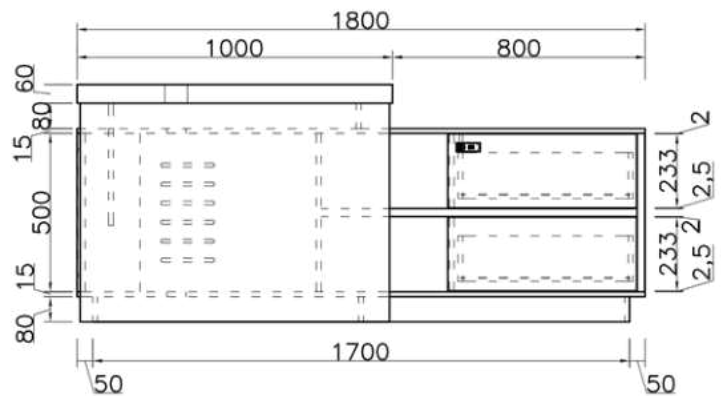

Product specification :2000*1800*760
 Requirement description:
 1. The board is made of 905 oak + khaki triamine board, and the color is matched according to the picture.

A large drawing of the beveled edge of the table

MODEL - PS917(CONFERENCE)

DIMENSION

3200Wx1200Dx750Hmm

2800Wx1200Dx750Hmm

MODEL - PS917(BACK UNIT)

DIMENSION

2400Wx400Dx2000Hmm

FLEXI SEATING SYSTEMS

FLEXI SEATING SYSTEMS

MODEL - PS818

DIMENSION

2400Wx1800Dx750Hmm

2200Wx1800Dx750Hmm

FLEXI SEATING SYSTEMS

Partner

MODEL - PS916

DIMENSION

2400Wx1800Dx750Hmm

2000Wx1600Dx750Hmm

MODEL - PS822
 DIMENSION
1800Wx1600Dx750Hmm

MODEL - PS822
 DIMENSION
2000Wx1600Dx750Hmm

Product specification :2000*1800*750
Requirement description:
1. The board is made of 905 oak + khaki triamine board, and the color is matched according to the picture.