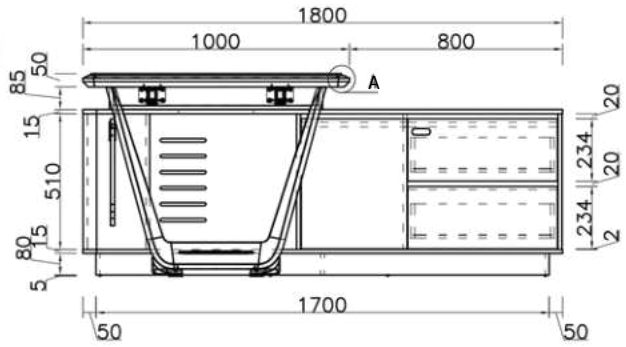

MODEL - PS917

| |
|---------------------------|
| DIMENSION |
| 2000Wx1600Dx750Hmm |

MODEL - PS917

| |
|---------------------------|
| DIMENSION |
| 2400Wx1800Dx750Hmm |

MODEL - PS917

| |
|---------------------------|
| DIMENSION |
| 2600Wx1800Dx750Hmm |

Product specification :2000*1800*760
 Requirement description:
 1. The board is made of 905 oak + khaki triamine board, and the color is matched according to the picture.

A large drawing of the beveled edge of the table

MODEL - PS917(CONFERENCE)

DIMENSION

3200Wx1200Dx750Hmm

2800Wx1200Dx750Hmm

MODEL - PS917(BACK UNIT)

DIMENSION

2400Wx400Dx2000Hmm

FLEXI SEATING SYSTEMS

DIMENSION

2400Wx1800Dx750Hmm

2000Wx1600Dx750Hmm

MODEL - PS822
 DIMENSION
1800Wx1600Dx750Hmm

MODEL - PS822
 DIMENSION
2000Wx1600Dx750Hmm

Product specification :2000*1800*750
Requirement description:
1. The board is made of 905 oak + khaki triamine board, and the color is matched according to the picture.