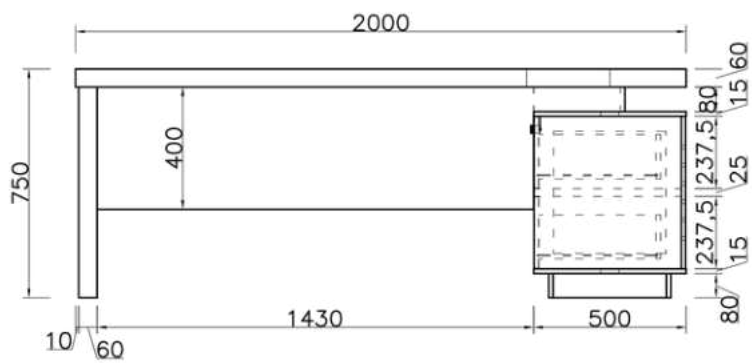

MODEL - PS917

| |
|---------------------------|
| DIMENSION |
| 2000Wx1600Dx750Hmm |

MODEL - PS917

| |
|---------------------------|
| DIMENSION |
| 2400Wx1800Dx750Hmm |

MODEL - PS917

| |
|---------------------------|
| DIMENSION |
| 2600Wx1800Dx750Hmm |

Product specification :2000*1800*760
 Requirement description:
 1. The board is made of 905 oak + khaki triamine board, and the color is matched according to the picture.

A large drawing of the beveled edge of the table

FLEXI SEATING SYSTEMS

MODEL - PS818

DIMENSION

2400Wx1800Dx750Hmm

2200Wx1800Dx750Hmm

FLEXI SEATING SYSTEMS

Partner

MODEL - PS916

DIMENSION

2400Wx1800Dx750Hmm

2000Wx1600Dx750Hmm

MODEL - PS822
 DIMENSION
1800Wx1600Dx750Hmm

MODEL - PS822
 DIMENSION
2000Wx1600Dx750Hmm

Product specification :2000*1800*750
Requirement description:
1. The board is made of 905 oak + khaki triamine board, and the color is matched according to the picture.