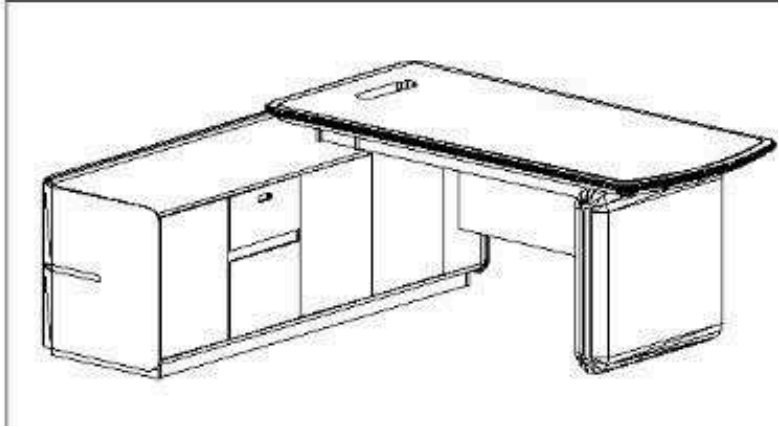

Product specification :2000*1800*760
 Requirement description:
 1. The board is made of 905 oak + khaki triamine board, and the color is matched according to the picture.

A large drawing of the beveled edge of the table

MODEL - PS917(CONFERENCE)

DIMENSION

3200Wx1200Dx750Hmm

2800Wx1200Dx750Hmm

MODEL - PS917(BACK UNIT)

DIMENSION

2400Wx400Dx2000Hmm

FLEXI SEATING SYSTEMS

FLEXI SEATING SYSTEMS

MODEL - PS818

DIMENSION

2400Wx1800Dx750Hmm

2200Wx1800Dx750Hmm

FLEXI SEATING SYSTEMS

Partner

MODEL - PS916

DIMENSION

2400Wx1800Dx750Hmm

2000Wx1600Dx750Hmm

MODEL - PS822
 DIMENSION
1800Wx1600Dx750Hmm

MODEL - PS822
 DIMENSION
2000Wx1600Dx750Hmm

Product specification :2000*1800*750
Requirement description:
1. The board is made of 905 oak + khaki triamine board, and the color is matched according to the picture.