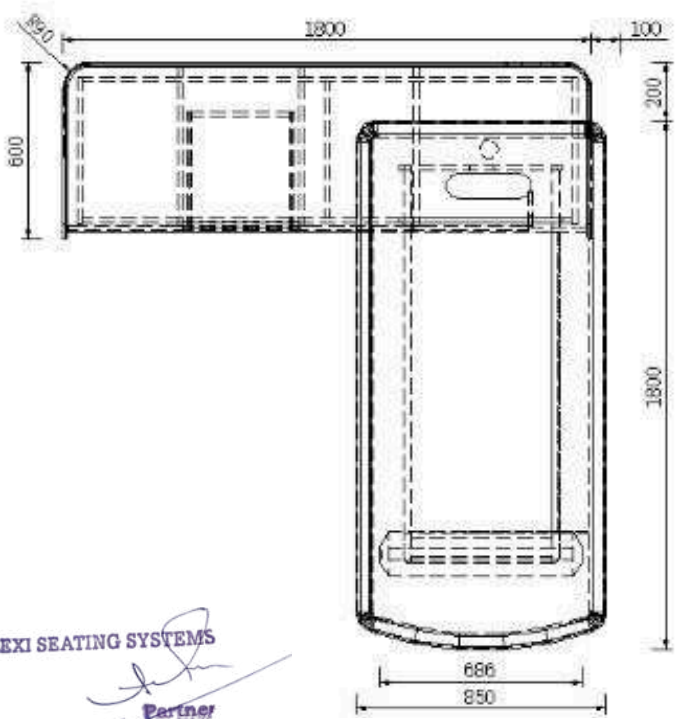

MODEL - PS917

| |
|---------------------------|
| DIMENSION |
| 2000Wx1600Dx750Hmm |

MODEL - PS917

| |
|---------------------------|
| DIMENSION |
| 2400Wx1800Dx750Hmm |

MODEL - PS917

| |
|---------------------------|
| DIMENSION |
| 2600Wx1800Dx750Hmm |

MODEL - PS917(CONFERENCE)

DIMENSION

3200Wx1200Dx750Hmm

2800Wx1200Dx750Hmm

MODEL - PS917(BACK UNIT)

DIMENSION

2400Wx400Dx2000Hmm

FLEXI SEATING SYSTEMS

FLEXI SEATING SYSTEMS

MODEL - PS818

DIMENSION

2400Wx1800Dx750Hmm

2200Wx1800Dx750Hmm

FLEXI SEATING SYSTEMS

Partner

MODEL - PS916

DIMENSION

2400Wx1800Dx750Hmm

2000Wx1600Dx750Hmm

MODEL - PS822
 DIMENSION
1800Wx1600Dx750Hmm

MODEL - PS822
 DIMENSION
2000Wx1600Dx750Hmm

Product specification :2000*1800*750
Requirement description:
1. The board is made of 905 oak + khaki triamine board, and the color is matched according to the picture.