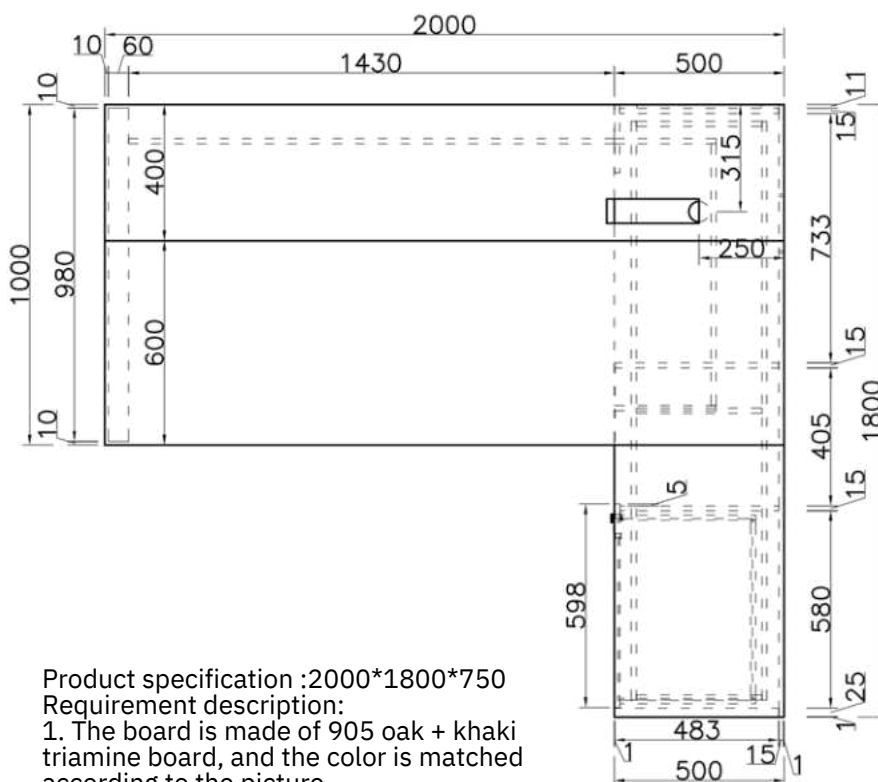

Product specification :2000*1800*760
 Requirement description:
 1. The board is made of 905 oak + khaki triamine board, and the color is matched according to the picture.

A large drawing of the beveled edge of the table

MODEL - PS917(CONFERENCE)

DIMENSION

3200Wx1200Dx750Hmm

2800Wx1200Dx750Hmm

MODEL - PS917(BACK UNIT)

DIMENSION

2400Wx400Dx2000Hmm

FLEXI SEATING SYSTEMS

FLEXI SEATING SYSTEMS

MODEL - PS818

DIMENSION

2400Wx1800Dx750Hmm

2200Wx1800Dx750Hmm

FLEXI SEATING SYSTEMS

Partner

MODEL - PS916

DIMENSION

2400Wx1800Dx750Hmm

2000Wx1600Dx750Hmm

MODEL - PS822
 DIMENSION
1800Wx1600Dx750Hmm

MODEL - PS822
 DIMENSION
2000Wx1600Dx750Hmm

Product specification :2000*1800*750
Requirement description:
1. The board is made of 905 oak + khaki triamine board, and the color is matched according to the picture.