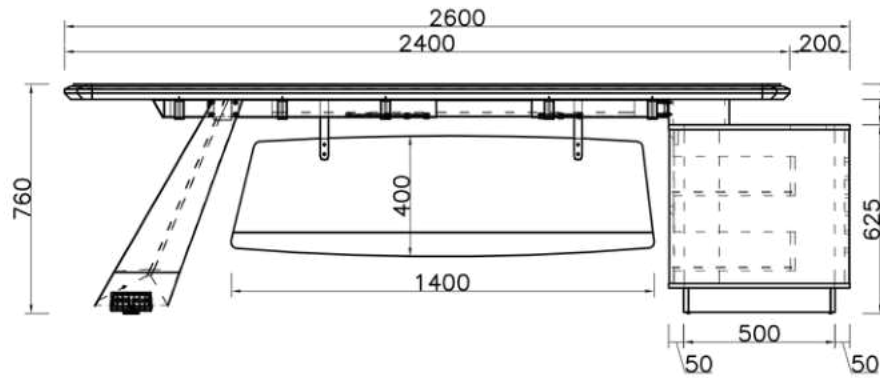

MODEL - PS917

| |
|---------------------------|
| DIMENSION |
| 2000Wx1600Dx750Hmm |

MODEL - PS917

| |
|---------------------------|
| DIMENSION |
| 2400Wx1800Dx750Hmm |

MODEL - PS917

| |
|---------------------------|
| DIMENSION |
| 2600Wx1800Dx750Hmm |

Product specification :2000*1800*760
 Requirement description:
 1. The board is made of 905 oak + khaki triamine board, and the color is matched according to the picture.

A large drawing of the beveled edge of the table

MODEL - PS917(CONFERENCE)

DIMENSION

3200Wx1200Dx750Hmm

2800Wx1200Dx750Hmm

MODEL - PS917(BACK UNIT)

DIMENSION

2400Wx400Dx2000Hmm

FLEXI SEATING SYSTEMS

DIMENSION

2400Wx1800Dx750Hmm

2000Wx1600Dx750Hmm

MODEL - PS822
 DIMENSION
1800Wx1600Dx750Hmm

MODEL - PS822
 DIMENSION
2000Wx1600Dx750Hmm

Product specification :2000*1800*750
Requirement description:
1. The board is made of 905 oak + khaki triamine board, and the color is matched according to the picture.