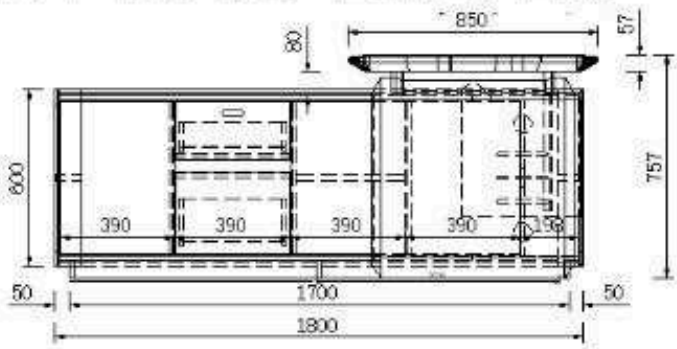

MODEL - PS917

| |
|---------------------------|
| DIMENSION |
| 2000Wx1600Dx750Hmm |

MODEL - PS917

| |
|---------------------------|
| DIMENSION |
| 2400Wx1800Dx750Hmm |

MODEL - PS917

| |
|---------------------------|
| DIMENSION |
| 2600Wx1800Dx750Hmm |

MODEL - PS917(CONFERENCE)

DIMENSION

3200Wx1200Dx750Hmm

2800Wx1200Dx750Hmm

MODEL - PS917(BACK UNIT)

DIMENSION

2400Wx400Dx2000Hmm

FLEXI SEATING SYSTEMS

FLEXI SEATING SYSTEMS

MODEL - PS818

DIMENSION

2400Wx1800Dx750Hmm

2200Wx1800Dx750Hmm

FLEXI SEATING SYSTEMS

Partner

MODEL - PS916

DIMENSION

2400Wx1800Dx750Hmm

2000Wx1600Dx750Hmm

MODEL - PS822
 DIMENSION
1800Wx1600Dx750Hmm

MODEL - PS822
 DIMENSION
2000Wx1600Dx750Hmm

Product specification :2000*1800*750
Requirement description:
1. The board is made of 905 oak + khaki triamine board, and the color is matched according to the picture.