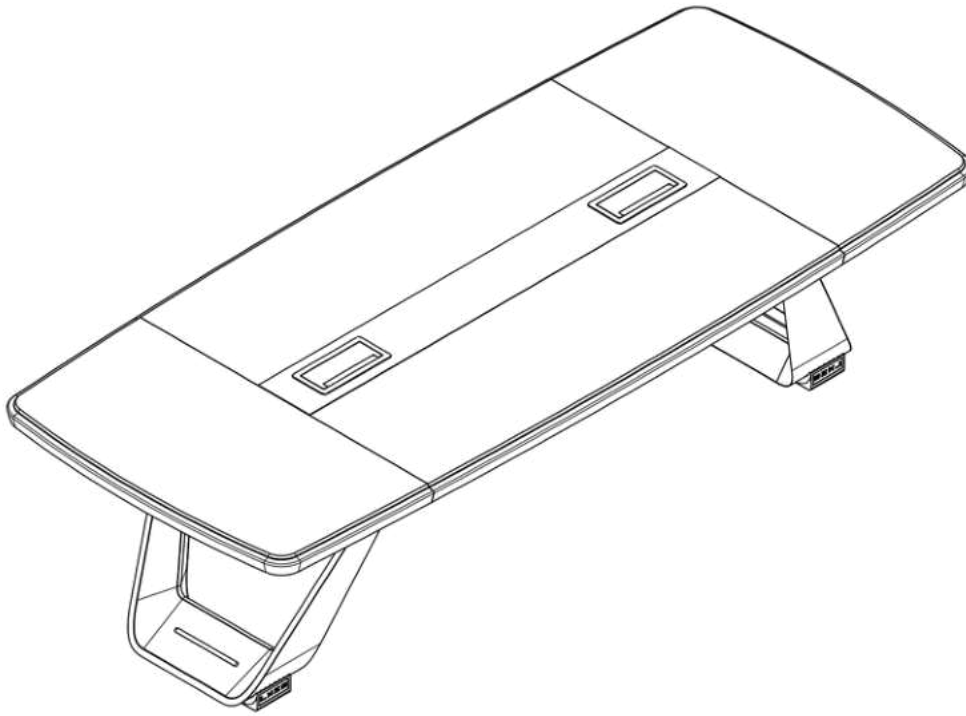

MODEL - PS917

| |
|---------------------------|
| DIMENSION |
| 2000Wx1600Dx750Hmm |

MODEL - PS917

| |
|---------------------------|
| DIMENSION |
| 2400Wx1800Dx750Hmm |

MODEL - PS917

| |
|---------------------------|
| DIMENSION |
| 2600Wx1800Dx750Hmm |

Product specification :2000*1800*760
 Requirement description:
 1. The board is made of 905 oak + khaki triamine board, and the color is matched according to the picture.

A large drawing of the beveled edge of the table

MODEL - PS917(CONFERENCE)

DIMENSION

3200Wx1200Dx750Hmm

2800Wx1200Dx750Hmm

MODEL - PS917(BACK UNIT)

DIMENSION

2400Wx400Dx2000Hmm

FLEXI SEATING SYSTEMS

DIMENSION

2400Wx1800Dx750Hmm

2000Wx1600Dx750Hmm

MODEL - PS822
 DIMENSION
1800Wx1600Dx750Hmm

MODEL - PS822
 DIMENSION
2000Wx1600Dx750Hmm

Product specification :2000*1800*750
Requirement description:
1. The board is made of 905 oak + khaki triamine board, and the color is matched according to the picture.