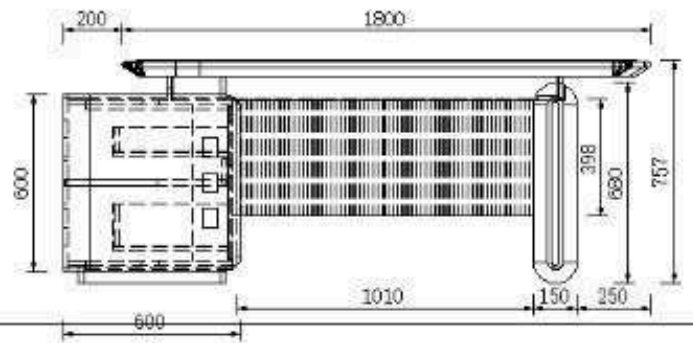

MODEL - PS917

| |
|---------------------------|
| DIMENSION |
| 2000Wx1600Dx750Hmm |

MODEL - PS917

| |
|---------------------------|
| DIMENSION |
| 2400Wx1800Dx750Hmm |

MODEL - PS917

| |
|---------------------------|
| DIMENSION |
| 2600Wx1800Dx750Hmm |

MODEL - PS917(CONFERENCE)

DIMENSION

3200Wx1200Dx750Hmm

2800Wx1200Dx750Hmm

MODEL - PS917(BACK UNIT)

DIMENSION

2400Wx400Dx2000Hmm

FLEXI SEATING SYSTEMS

FLEXI SEATING SYSTEMS

MODEL - PS818

DIMENSION

2400Wx1800Dx750Hmm

2200Wx1800Dx750Hmm

FLEXI SEATING SYSTEMS

Partner

MODEL - PS916

DIMENSION

2400Wx1800Dx750Hmm

2000Wx1600Dx750Hmm

MODEL - PS822
 DIMENSION
1800Wx1600Dx750Hmm

MODEL - PS822
 DIMENSION
2000Wx1600Dx750Hmm

Product specification :2000*1800*750
Requirement description:
1. The board is made of 905 oak + khaki triamine board, and the color is matched according to the picture.