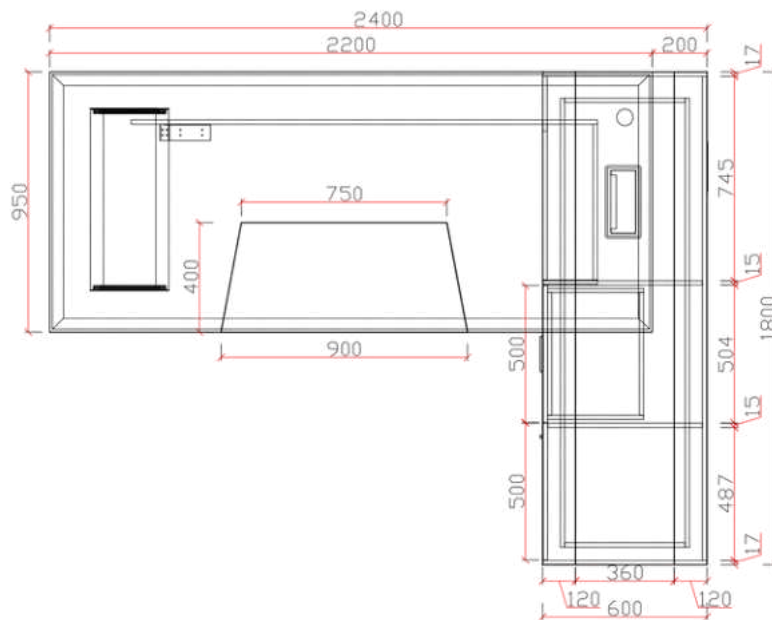

Product specification :2000*1800*760
 Requirement description:
 1. The board is made of 905 oak + khaki triamine board, and the color is matched according to the picture.

A large drawing of the beveled edge of the table

MODEL - PS917(CONFERENCE)

DIMENSION

3200Wx1200Dx750Hmm

2800Wx1200Dx750Hmm

MODEL - PS917(BACK UNIT)

DIMENSION

2400Wx400Dx2000Hmm

FLEXI SEATING SYSTEMS

FLEXI SEATING SYSTEMS

MODEL - PS818

DIMENSION

2400Wx1800Dx750Hmm

2200Wx1800Dx750Hmm

FLEXI SEATING SYSTEMS

Partner

MODEL - PS916

DIMENSION

2400Wx1800Dx750Hmm

2000Wx1600Dx750Hmm

MODEL - PS822
 DIMENSION
1800Wx1600Dx750Hmm

MODEL - PS822
 DIMENSION
2000Wx1600Dx750Hmm

Product specification :2000*1800*750
Requirement description:
1. The board is made of 905 oak + khaki triamine board, and the color is matched according to the picture.