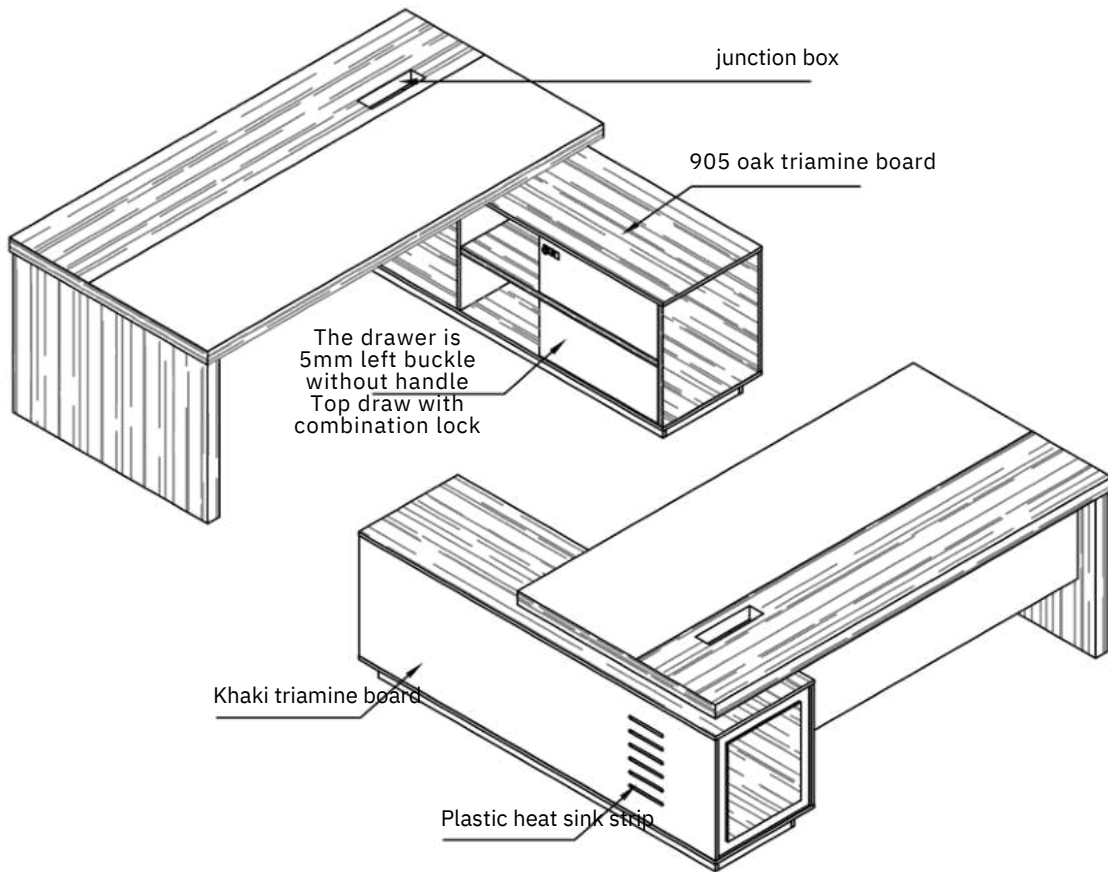

Product specification :2000*1800*760
 Requirement description:
 1. The board is made of 905 oak + khaki triamine board, and the color is matched according to the picture.

A large drawing of the beveled edge of the table

DIMENSION

2400Wx1800Dx750Hmm

2000Wx1600Dx750Hmm

MODEL - PS822
 DIMENSION
1800Wx1600Dx750Hmm

MODEL - PS822
 DIMENSION
2000Wx1600Dx750Hmm

Product specification :2000*1800*750
Requirement description:
1. The board is made of 905 oak + khaki triamine board, and the color is matched according to the picture.