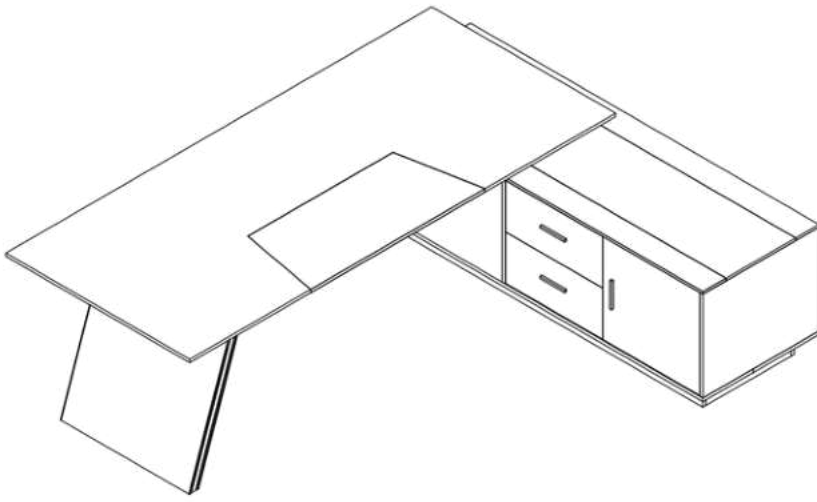

Product specification :2000*1800*760
 Requirement description:
 1. The board is made of 905 oak + khaki triamine board, and the color is matched according to the picture.

A large drawing of the beveled edge of the table

MODEL - PS917(CONFERENCE)

DIMENSION

3200Wx1200Dx750Hmm

2800Wx1200Dx750Hmm

MODEL - PS917(BACK UNIT)

DIMENSION

2400Wx400Dx2000Hmm

FLEXI SEATING SYSTEMS

FLEXI SEATING SYSTEMS

MODEL - PS818

DIMENSION

2400Wx1800Dx750Hmm

2200Wx1800Dx750Hmm

FLEXI SEATING SYSTEMS

Partner

MODEL - PS916

DIMENSION

2400Wx1800Dx750Hmm

2000Wx1600Dx750Hmm

MODEL - PS822
 DIMENSION
1800Wx1600Dx750Hmm

MODEL - PS822
 DIMENSION
2000Wx1600Dx750Hmm

Product specification :2000*1800*750
Requirement description:
1. The board is made of 905 oak + khaki triamine board, and the color is matched according to the picture.