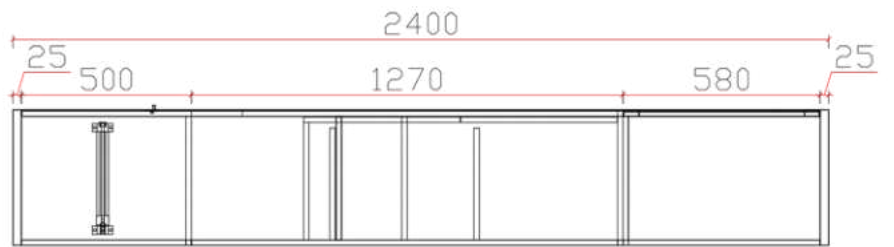

Product specification :2000*1800*760
 Requirement description:
 1. The board is made of 905 oak + khaki triamine board, and the color is matched according to the picture.

A large drawing of the beveled edge of the table

MODEL - PS917(CONFERENCE)

DIMENSION

3200Wx1200Dx750Hmm

2800Wx1200Dx750Hmm

MODEL - PS917(BACK UNIT)

DIMENSION

2400Wx400Dx2000Hmm

FLEXI SEATING SYSTEMS

FLEXI SEATING SYSTEMS

MODEL - PS818

DIMENSION

2400Wx1800Dx750Hmm

2200Wx1800Dx750Hmm

FLEXI SEATING SYSTEMS

Partner

MODEL - PS916

DIMENSION

2400Wx1800Dx750Hmm

2000Wx1600Dx750Hmm

MODEL - PS822
 DIMENSION
1800Wx1600Dx750Hmm

MODEL - PS822
 DIMENSION
2000Wx1600Dx750Hmm

Product specification :2000*1800*750
Requirement description:
1. The board is made of 905 oak + khaki triamine board, and the color is matched according to the picture.