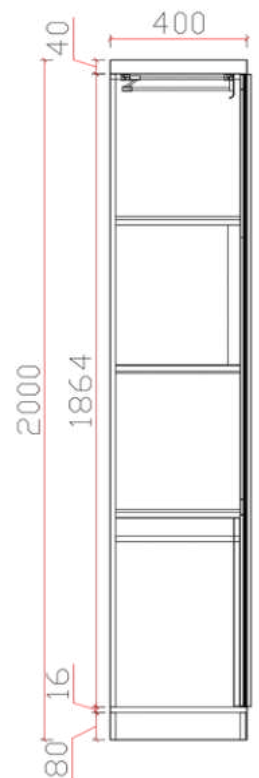

MODEL - PS917

| |
|---------------------------|
| DIMENSION |
| 2000Wx1600Dx750Hmm |

MODEL - PS917

| |
|---------------------------|
| DIMENSION |
| 2400Wx1800Dx750Hmm |

MODEL - PS917

| |
|---------------------------|
| DIMENSION |
| 2600Wx1800Dx750Hmm |

MODEL - PS917(CONFERENCE)

DIMENSION

3200Wx1200Dx750Hmm

2800Wx1200Dx750Hmm

MODEL - PS917(BACK UNIT)

DIMENSION

2400Wx400Dx2000Hmm

FLEXI SEATING SYSTEMS

FLEXI SEATING SYSTEMS

MODEL - PS818

DIMENSION

2400Wx1800Dx750Hmm

2200Wx1800Dx750Hmm

FLEXI SEATING SYSTEMS

Partner

MODEL - PS916

DIMENSION

2400Wx1800Dx750Hmm

2000Wx1600Dx750Hmm

MODEL - PS822
 DIMENSION
1800Wx1600Dx750Hmm

MODEL - PS822
 DIMENSION
2000Wx1600Dx750Hmm

Product specification :2000*1800*750
Requirement description:
1. The board is made of 905 oak + khaki triamine board, and the color is matched according to the picture.