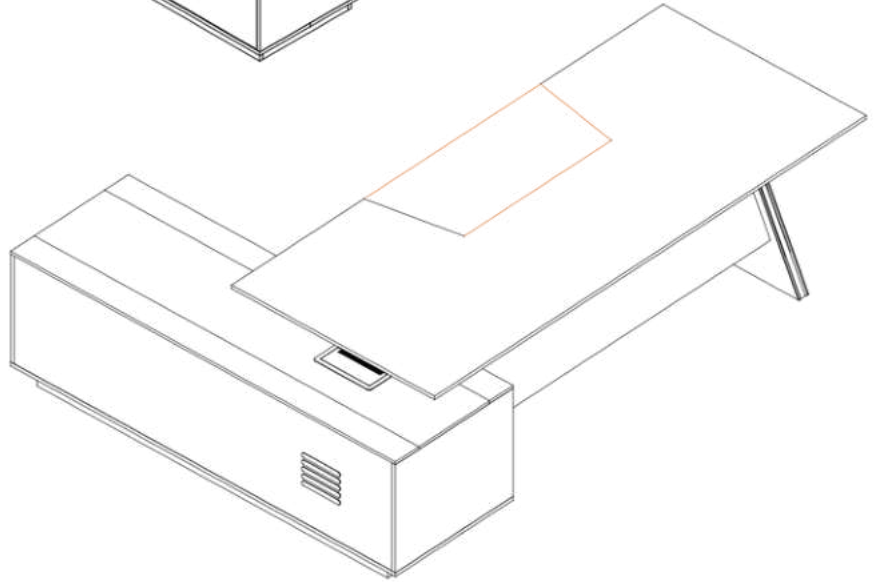

Product specification :2000*1800*760
 Requirement description:
 1. The board is made of 905 oak + khaki triamine board, and the color is matched according to the picture.

A large drawing of the beveled edge of the table

MODEL - PS917(CONFERENCE)

DIMENSION

3200Wx1200Dx750Hmm

2800Wx1200Dx750Hmm

MODEL - PS917(BACK UNIT)

DIMENSION

2400Wx400Dx2000Hmm

FLEXI SEATING SYSTEMS

FLEXI SEATING SYSTEMS

MODEL - PS818

DIMENSION

2400Wx1800Dx750Hmm

2200Wx1800Dx750Hmm

FLEXI SEATING SYSTEMS

Partner

MODEL - PS916

DIMENSION

2400Wx1800Dx750Hmm

2000Wx1600Dx750Hmm

MODEL - PS822
 DIMENSION
1800Wx1600Dx750Hmm

MODEL - PS822
 DIMENSION
2000Wx1600Dx750Hmm

Product specification :2000*1800*750
Requirement description:
1. The board is made of 905 oak + khaki triamine board, and the color is matched according to the picture.