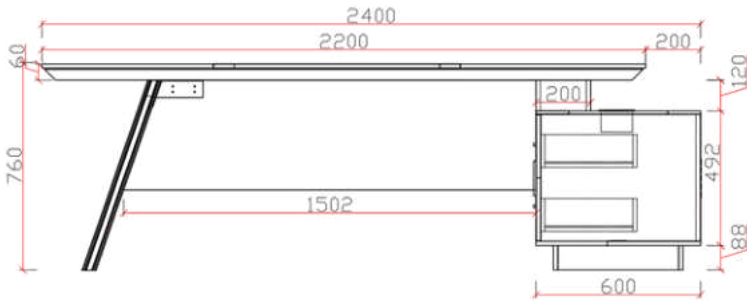

Product specification :2000*1800*760
 Requirement description:
 1. The board is made of 905 oak + khaki triamine board, and the color is matched according to the picture.

A large drawing of the beveled edge of the table

MODEL - PS917(CONFERENCE)

DIMENSION

3200Wx1200Dx750Hmm

2800Wx1200Dx750Hmm

MODEL - PS917(BACK UNIT)

DIMENSION

2400Wx400Dx2000Hmm

FLEXI SEATING SYSTEMS

FLEXI SEATING SYSTEMS

MODEL - PS818

DIMENSION

2400Wx1800Dx750Hmm

2200Wx1800Dx750Hmm

FLEXI SEATING SYSTEMS

Partner

MODEL - PS916

DIMENSION

2400Wx1800Dx750Hmm

2000Wx1600Dx750Hmm

MODEL - PS822
 DIMENSION
1800Wx1600Dx750Hmm

MODEL - PS822
 DIMENSION
2000Wx1600Dx750Hmm

Product specification :2000*1800*750
Requirement description:
1. The board is made of 905 oak + khaki triamine board, and the color is matched according to the picture.