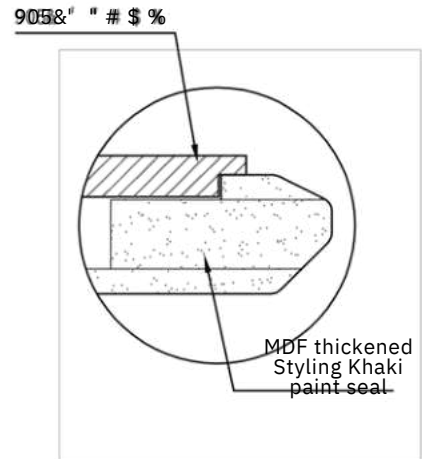

MODEL - PS917

| |
|---------------------------|
| DIMENSION |
| 2000Wx1600Dx750Hmm |

MODEL - PS917

| |
|---------------------------|
| DIMENSION |
| 2400Wx1800Dx750Hmm |

MODEL - PS917

| |
|---------------------------|
| DIMENSION |
| 2600Wx1800Dx750Hmm |

Product specification :2000*1800*760
 Requirement description:
 1. The board is made of 905 oak + khaki triamine board, and the color is matched according to the picture.

A large drawing of the beveled edge of the table

MODEL - PS917(CONFERENCE)

DIMENSION

3200Wx1200Dx750Hmm

2800Wx1200Dx750Hmm

MODEL - PS917(BACK UNIT)

DIMENSION

2400Wx400Dx2000Hmm

FLEXI SEATING SYSTEMS

DIMENSION

2400Wx1800Dx750Hmm

2000Wx1600Dx750Hmm

MODEL - PS822
 DIMENSION
1800Wx1600Dx750Hmm

MODEL - PS822
 DIMENSION
2000Wx1600Dx750Hmm

Product specification :2000*1800*750
Requirement description:
1. The board is made of 905 oak + khaki triamine board, and the color is matched according to the picture.