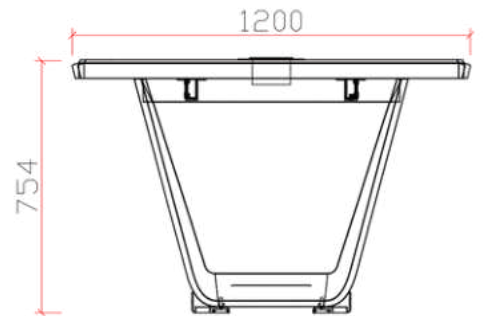

MODEL - PS917

| |
|---------------------------|
| DIMENSION |
| 2000Wx1600Dx750Hmm |

MODEL - PS917

| |
|---------------------------|
| DIMENSION |
| 2400Wx1800Dx750Hmm |

MODEL - PS917

| |
|---------------------------|
| DIMENSION |
| 2600Wx1800Dx750Hmm |

Product specification :2000*1800*760
 Requirement description:
 1. The board is made of 905 oak + khaki triamine board, and the color is matched according to the picture.

A large drawing of the beveled edge of the table

MODEL - PS917(CONFERENCE)

DIMENSION

3200Wx1200Dx750Hmm

2800Wx1200Dx750Hmm

MODEL - PS917(BACK UNIT)

DIMENSION

2400Wx400Dx2000Hmm

FLEXI SEATING SYSTEMS

DIMENSION

2400Wx1800Dx750Hmm

2000Wx1600Dx750Hmm

MODEL - PS822
 DIMENSION
1800Wx1600Dx750Hmm

MODEL - PS822
 DIMENSION
2000Wx1600Dx750Hmm

Product specification :2000*1800*750
Requirement description:
1. The board is made of 905 oak + khaki triamine board, and the color is matched according to the picture.