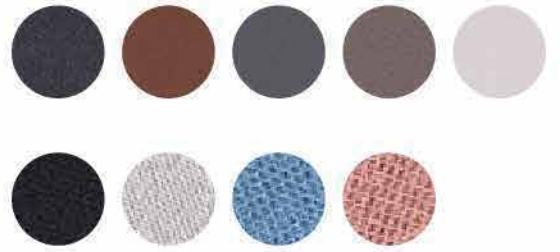

People oriented

Our humanized design offers physical and mental care to fulfill the deepest need of human body.