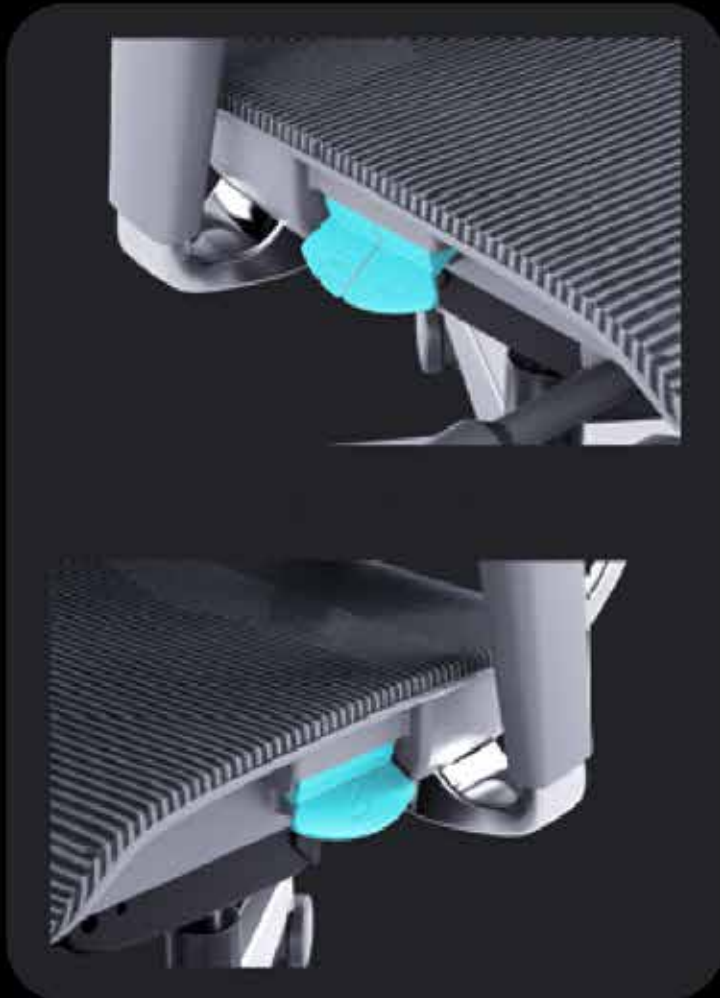

# VEYRON

Veyron Grey with Footrest Rs 78,000

Veyron Black with Footrest Rs 76,000

Veyron Grey Rs 74,000

Veyron Black Rs 72,000

Yan

**Sponge with Elastic Buffer Separator**

**sponge only**