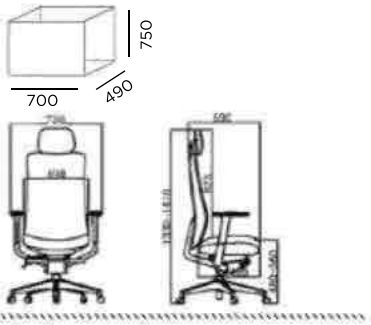

# Yan

YAN Grey Rs 60,000

YAN Black Rs 58,000

Yan

**DIMENSIONS(MM):**

<b>DONATI mechanism</b>	
A:	Mechanism with sliding and locking function
B:	Tilt Mechanism
C:	Lift function
D:	Back locking botton
E:	4D 4D Armrest
F:	SHS or KGS SHS or KGS Grade 4 Gas lift