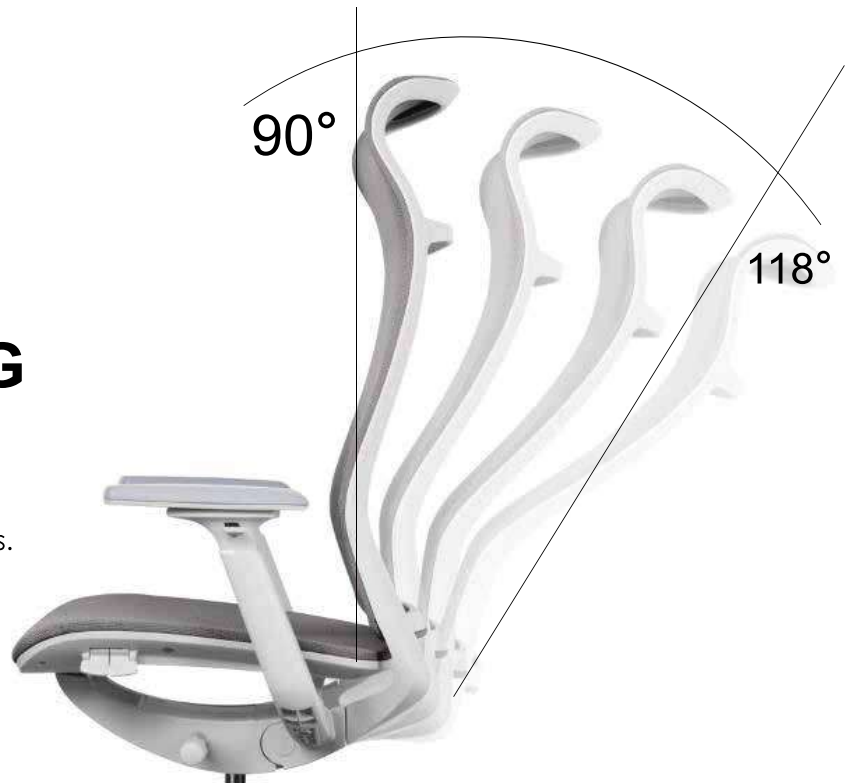

# SWAN

RS 24,000

## BACKREST TILTING DEGREE

It is able to offer good sitting feelings to users.  
It would reduce stress to abdomen.