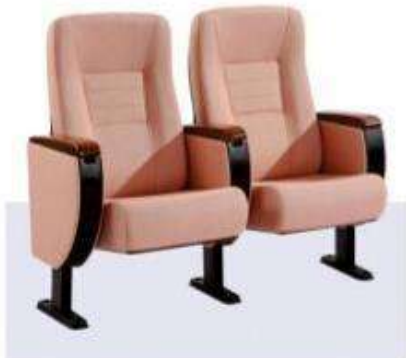

SD-C-52

SD-C-51

SD-A-05

SD-A-09

SD-A-09

SD-A-09

SD C 52	MRP 8000/-
SD C 51	MRP 9000/-
SD A 05	MRP 5000/-
SD A 09	MRP 7000/-

Airport Terminal 3 Seater Chair

Airport terminal 3 seater chair | MRP 26000/-

FLEXI SEATING SYSTEMS PVT LTD.

LC 4143

LC 4144

LC 4145

LC 4146

LC 4143	MRP 7500/-
LC 4144	MRP 9000/-
LC 4145	MRP 14000/-
LC 4146	MRP 10000/-

Flexi Seating Systems Pvt Ltd