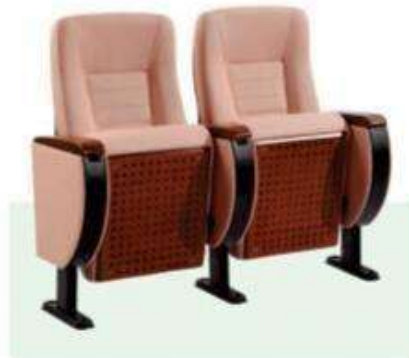

SD-C-52

SD-C-51

SD-A-05

SD-A-09

SD-A-09

SD-A-09

SD C 52	MRP 8000/-
SD C 51	MRP 9000/-
SD A 05	MRP 5000/-
SD A 09	MRP 7000/-

Airport Terminal 3 Seater Chair

Airport terminal 3 seater chair | MRP 26000/-

FLEXI SEATING SYSTEMS PVT LTD.

LC 4143

LC 4144

LC 4145

LC 4146

LC 4143	MRP 7500/-
LC 4144	MRP 9000/-
LC 4145	MRP 14000/-
LC 4146	MRP 10000/-

Flexi Seating Systems Pvt Ltd